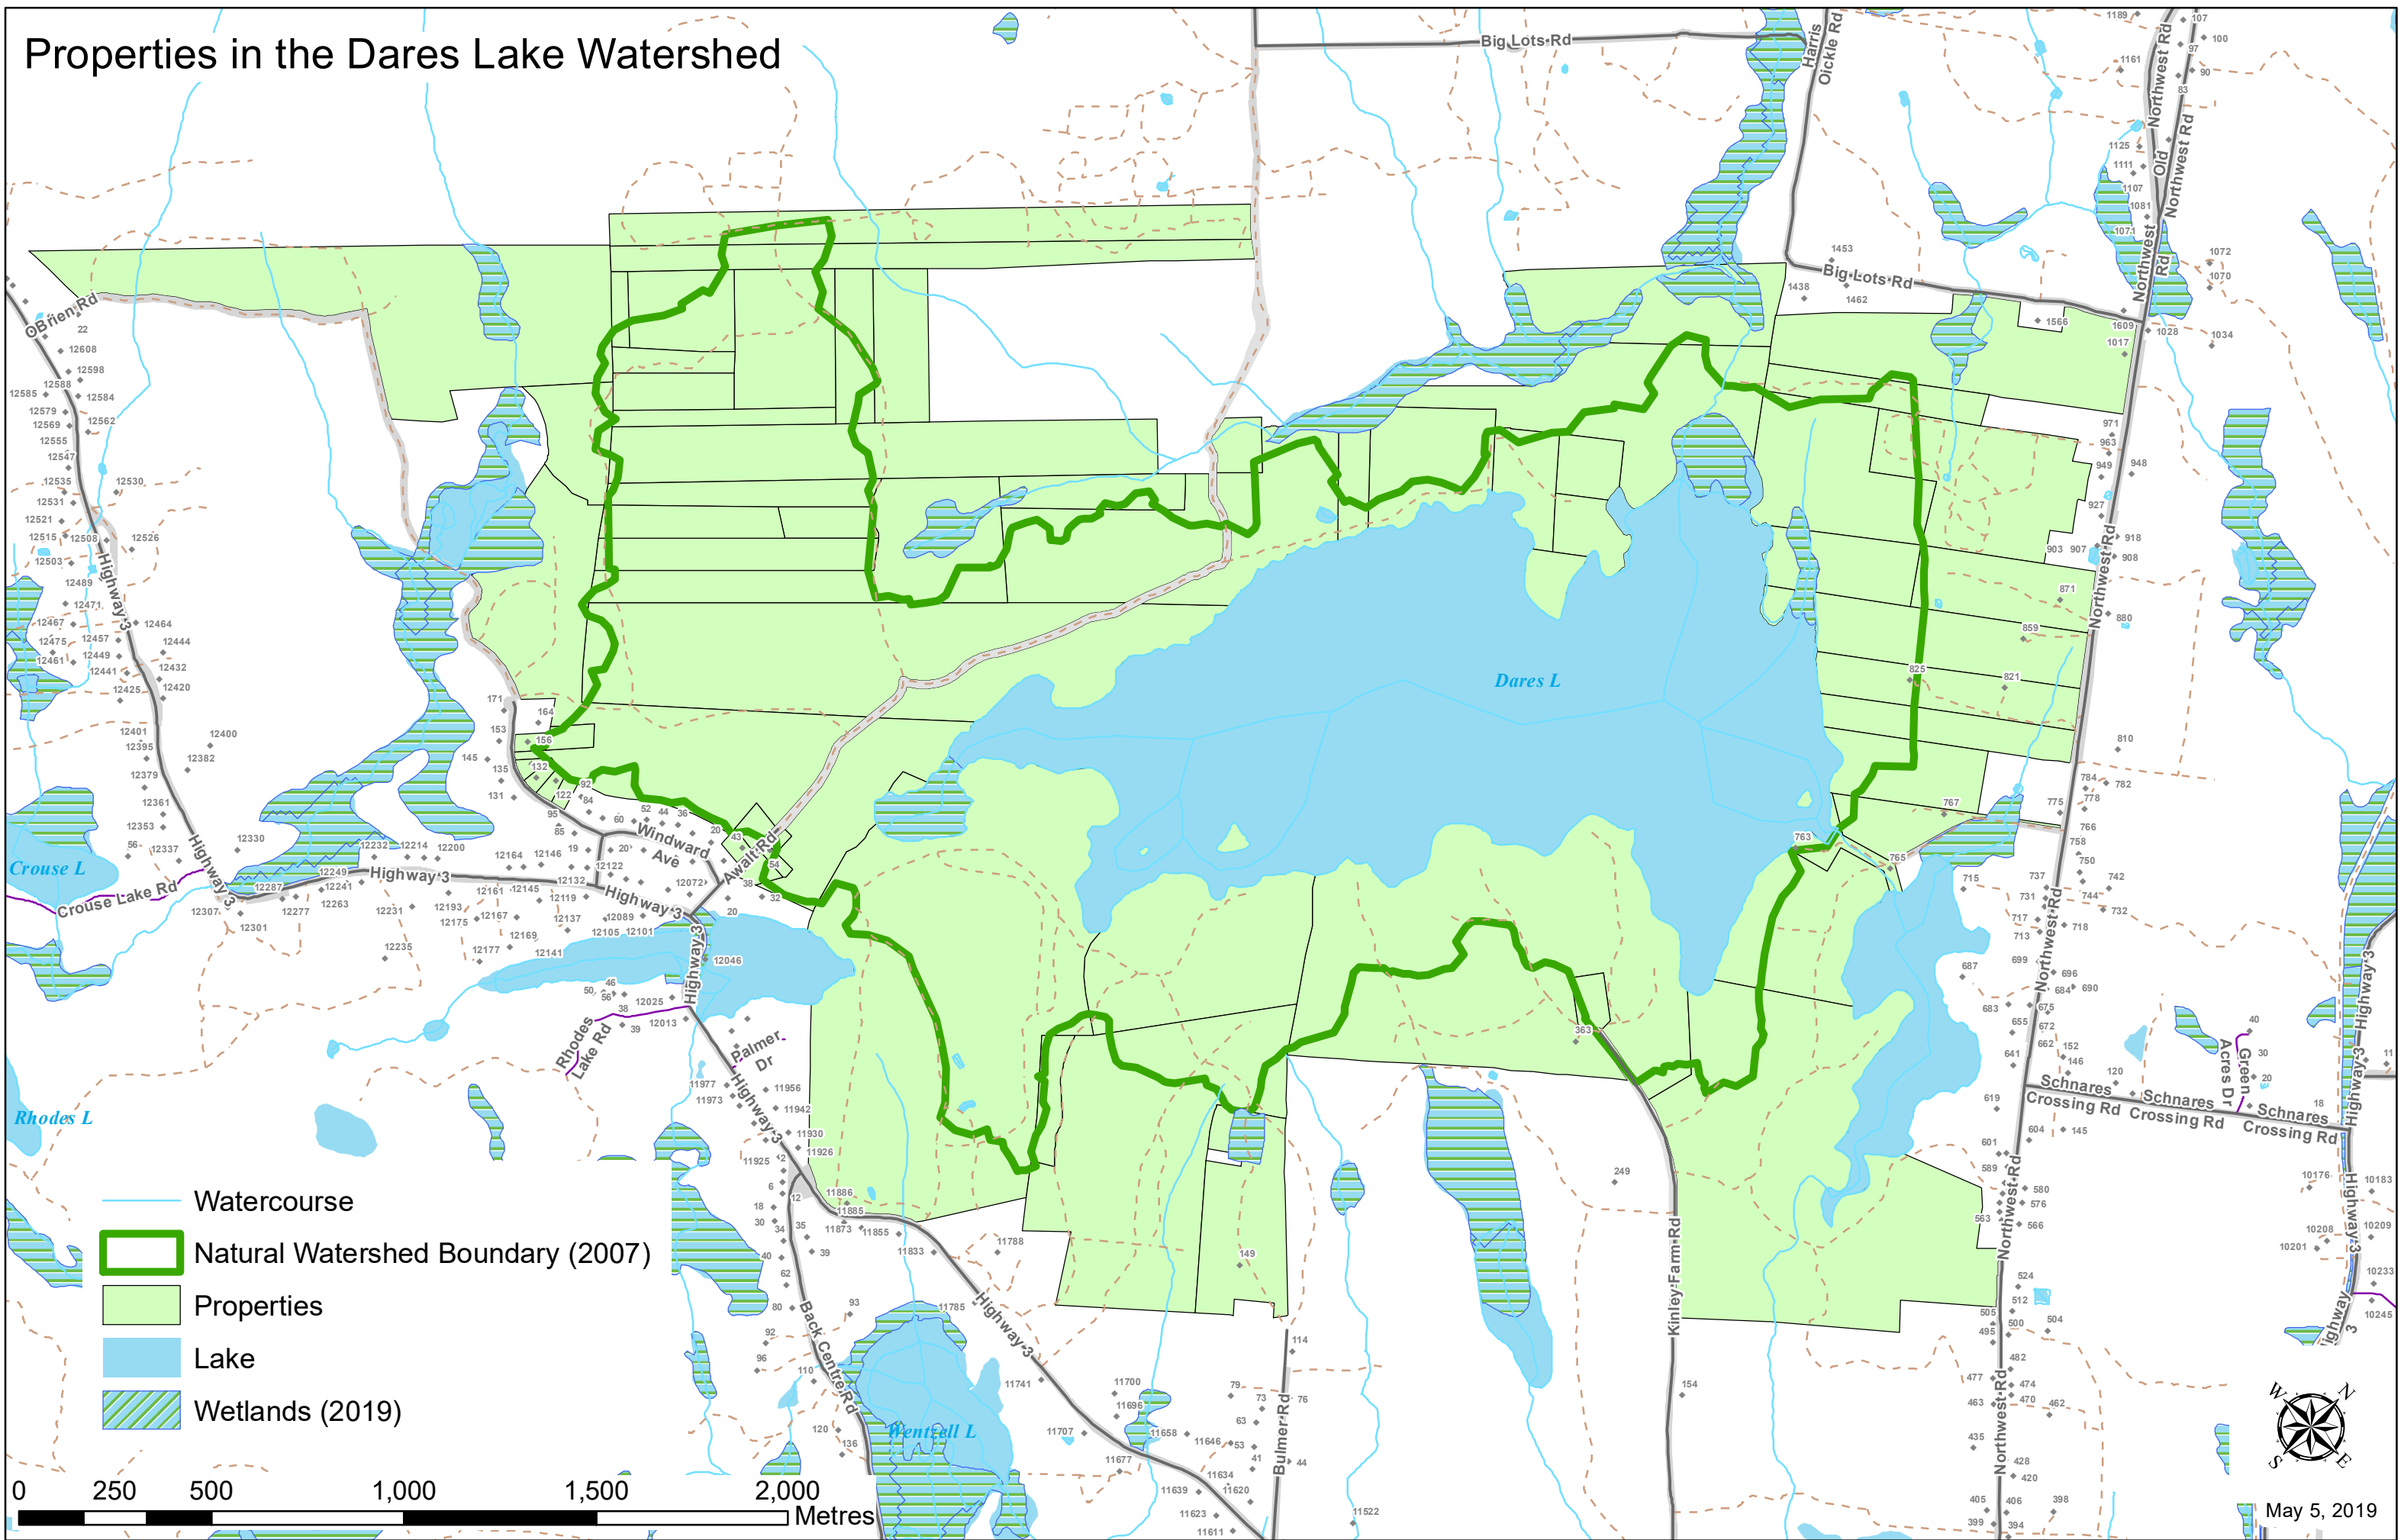

Properties in the Dares Lake Watershed

- Watercourse
- Natural Watershed Boundary (2007)
- Properties
- Lake
- Wetlands (2019)

0 250 500 1,000 1,500 2,000 Metres

May 5, 2019