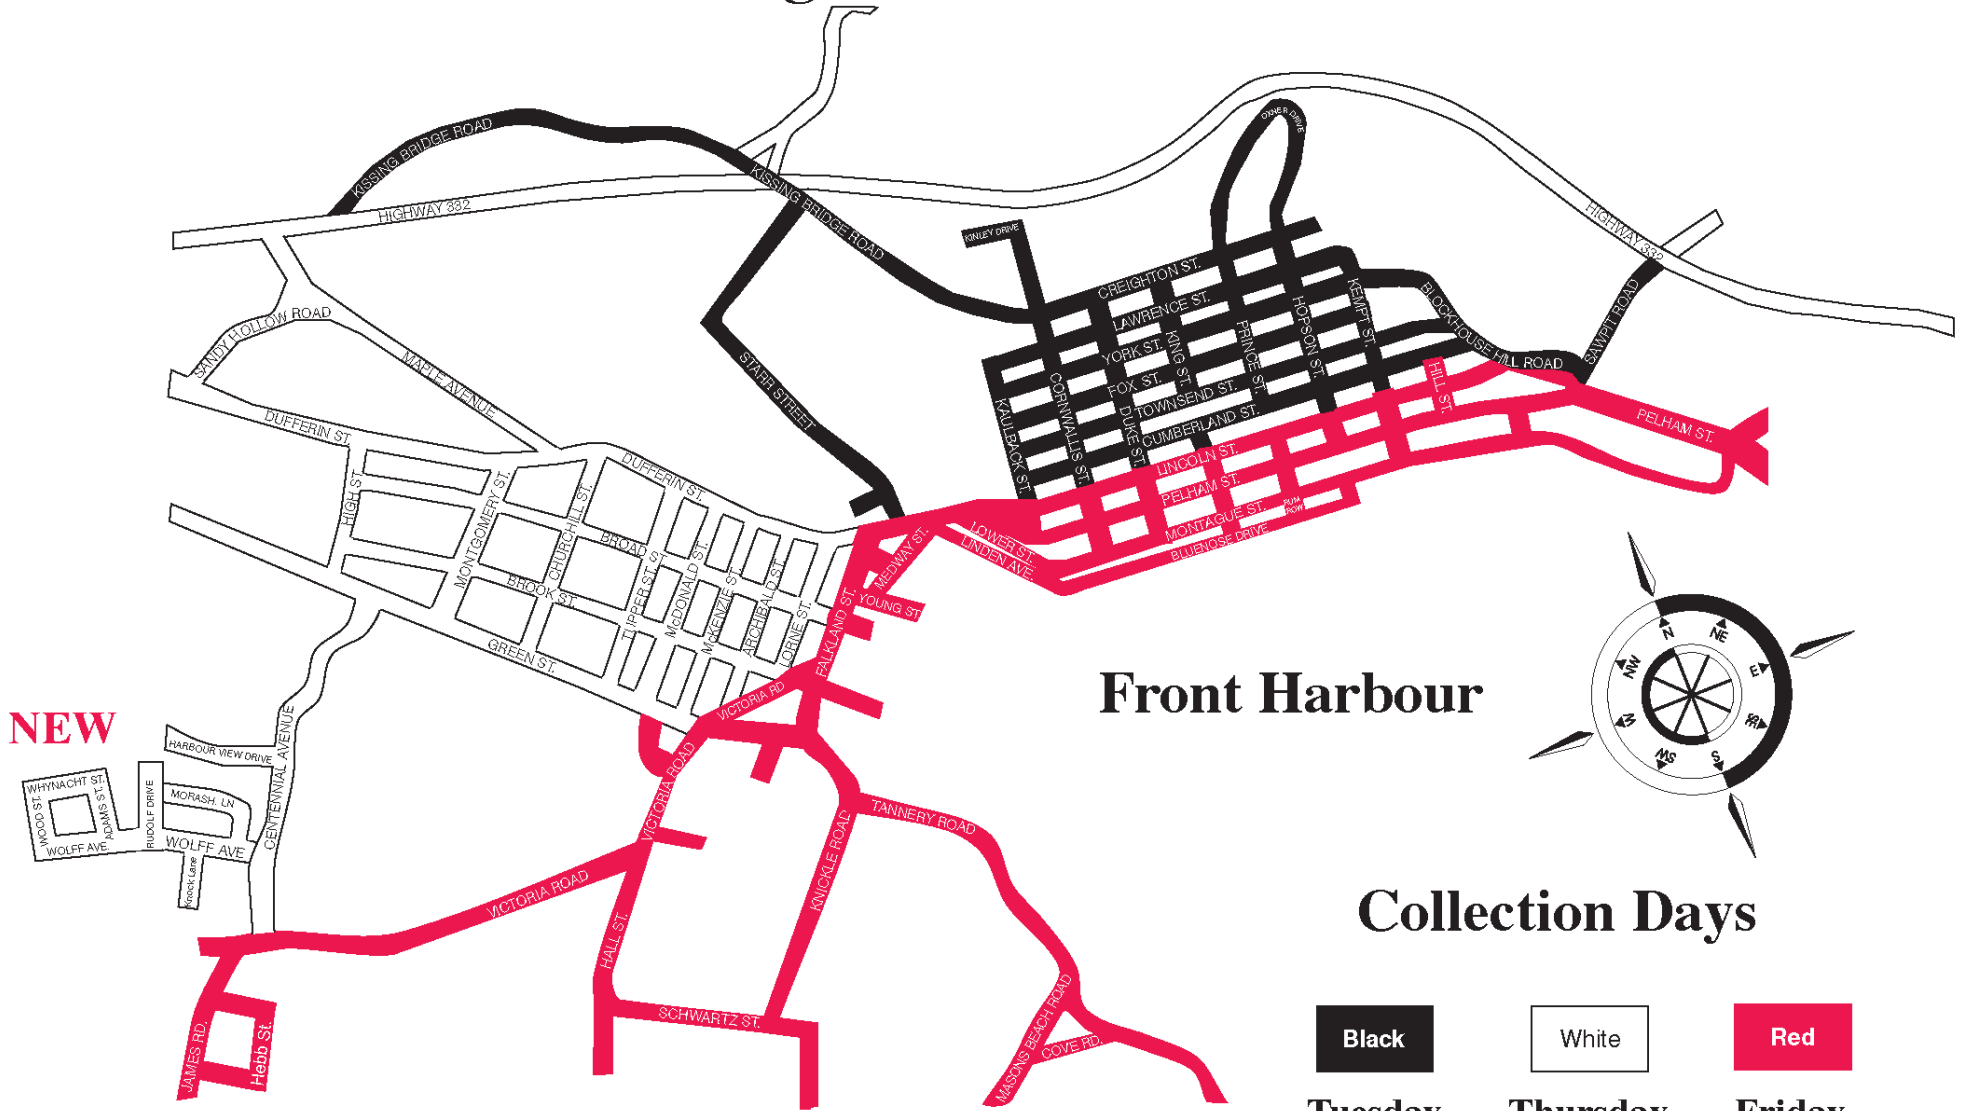

Town of Lunenburg

Back Harbour

NEW

Front Harbour

Collection Days

Black	White	Red
Tuesday	Thursday	Friday